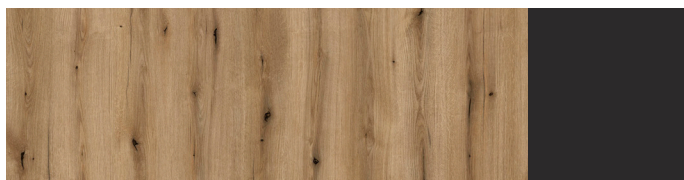

## GENERAL INFORMATION

**Body:** laminated chipboard E05, 16 mm

+ rounded MDF slats

**Body color:** evoke oak

**Front:** MDF 18 mm + MDF frame 18 mm (tempered glass)

**Front color:** evoke oak + black frame

**HDF:** gold craft oak

**Rim:** ABS, in the color of the board

**Handle:** metal, black colour

**Legs:** metal, black colour

**Hinges:** parallel / twin

**Drawer guides:** ball guides, full extension

**HDF drawer:** gold craft oak